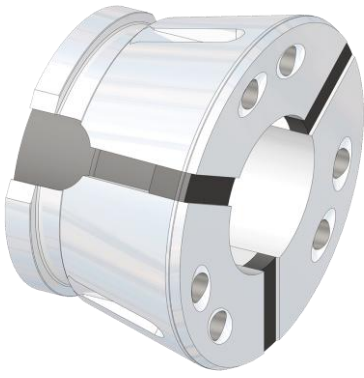

**BZIHSWR Collet with Soft Bore
for Machining to Size**
(prices do not include VAT)

Part Number	Size	Base Bore Ø	Description	Price
SK32BZIHSWR05.0	32	5mm	5mm SK32 BZIHSWR Collet with Soft Bore	£200.00
SK32BZIHSWR10.0	32	10mm	10mm SK32 BZIHSWR Collet with Soft Bore	£200.00
SK32BZIHSWR20.0	32	20mm	20mm SK32 BZIHSWR Collet with Soft Bore	£200.00
SK42BZIHSWR08.0	42	8mm	8mm SK42 BZIHSWR Collet with Soft Bore	£209.00
SK42BZIHSWR15.0	42	15mm	15mm SK42 BZIHSWR Collet with Soft Bore	£209.00
SK42BZIHSWR30.0	42	30mm	30mm SK42 BZIHSWR Collet with Soft Bore	£209.00
SK52BZIHSWR08.0	52	8mm	8mm SK52 BZIHSWR Collet with Soft Bore	£209.00
SK52BZIHSWR15.0	52	15mm	15mm SK52 BZIHSWR Collet with Soft Bore	£209.00
SK52BZIHSWR30.0	52	30mm	30mm SK52 BZIHSWR Collet with Soft Bore	£209.00
SK65BZIHSWR03.0	65	3mm	3mm SK65 BZIHSWR Collet with Soft Bore	£269.00
SK65BZIHSWR05.0	65	5mm	5mm SK65 BZIHSWR Collet with Soft Bore	£269.00
SK65BZIHSWR08.0	65	8mm	8mm SK65 BZIHSWR Collet with Soft Bore	£269.00
SK65BZIHSWR20.0	65	20mm	20mm SK65 BZIHSWR Collet with Soft Bore	£269.00
SK65BZIHSWR40.0	65	40mm	40mm SK65 BZIHSWR Collet with Soft Bore	£269.00
SK80BZIHSWR08.0	80	8mm	8mm SK80 BZIHSWR Collet with Soft Bore	£415.00
SK80BZIHSWR20.0	80	20mm	20mm SK80 BZIHSWR Collet with Soft Bore	£415.00
SK80BZIHSWR40.0	80	40mm	40mm SK80 BZIHSWR Collet with Soft Bore	£415.00
SK80BZIHSWR60.0	80	60mm	60mm SK80 BZIHSWR Collet with Soft Bore	£415.00
SK100BZHSWR15.0	100	15mm	15mm SK100 BZHSWR Collet with Soft Bore	£575.00
SK100BZHSWR30.0	100	30mm	30mm SK100 BZHSWR Collet with Soft Bore	£575.00
SK100BZHSWR45.0	100	45mm	45mm SK100 BZHSWR Collet with Soft Bore	£575.00
SK100BZHSWR65.0	100	65mm	65mm SK100 BZHSWR Collet with Soft Bore	£575.00