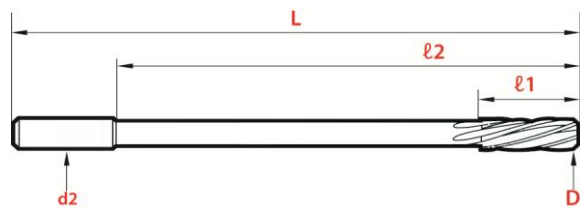

**Straight Shank Standard Reamers**  
**Supplied by Leclerc DIN 212-B**

HSS E M35

Diameter	Description	L	l1	l2	d2	Z	Part Number	Price
2.00mm	2.00mm Chucking Reamer	49	11	20	2.0	4	A02000AAZ	£16.57
2.50mm	2.50mm Chucking Reamer	57	14	25	2.5	4	A02500AAZ	£22.10
3.00mm	3.00mm Chucking Reamer	61	15	25	3.0	4	A03000AAZ	£19.84
3.50mm	3.50mm Chucking Reamer	70	18	30	3.5	4	A03500AAZ	£22.44
4.00mm	4.00mm Chucking Reamer	75	19	40	4.0	6	A04000AAZ	£20.07
4.50mm	4.50mm Chucking Reamer	80	21	45	4.5	6	A04500AAZ	£21.53
5.00mm	5.00mm Chucking Reamer	86	23	50	5.0	6	A05000AAZ	£20.40
5.50mm	5.50mm Chucking Reamer	93	26	55	6.0	6	A05500AAZ	£23.46
6.00mm	6.00mm Chucking Reamer	93	26	55	6.0	6	A06000AAZ	£22.56
7.00mm	7.00mm Chucking Reamer	109	31	65	7.0	6	A07000AAZ	£26.17
8.00mm	8.00mm Chucking Reamer	117	33	70	8.0	6	A08000AAZ	£28.21
9.00mm	9.00mm Chucking Reamer	125	36	80	9.0	6	A09000AAZ	£33.29
10.00mm	10.00mm Chucking Reamer	133	38	85	10.0	6	A10000AAZ	£37.02
11.00mm	11.00mm Chucking Reamer	142	41	95	10.0	6	A11000AAZ	£43.01
12.00mm	12.00mm Chucking Reamer	151	44	100	12.0	6	A12000AAZ	£45.61
14.00mm	14.00mm Chucking Reamer	160	47	110	12.0	8	A14000AAZ	£59.86
16.00mm	16.00mm Chucking Reamer	170	52	120	12.0	8	A16000AAZ	£70.04
18.00mm	18.00mm Chucking Reamer	182	56	130	14.0	8	A18000AAZ	£80.44
20.00mm	20.00mm Chucking Reamer	195	60	135	14.0	8	A20000AAZ	£88.35